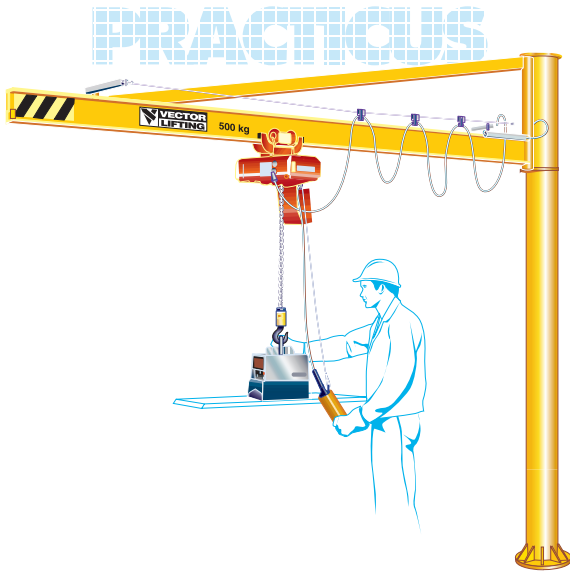

PRACTICUS JIB CRANES

Column mounted

80-2500kg SWL

Wall mounted

80-2500kg SWL

Kg	metres																					
	2	2.5	3	3.5	4	4.5	5	5.5	6	6.5	7	7.5	8	8.5	9	9.5	10	10.5	11	11.5	12	
80																						
125																						
250																						
500																						
750																						
1000																						
1600																						
2000																						
2500																						
3200																						
4000																						
5000																						
6300																						