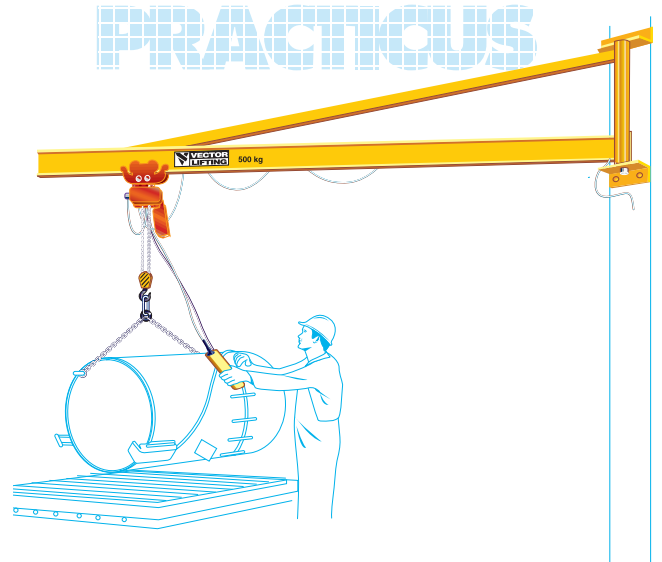

PRACTICUS JIB CRANES

Column mounted

80-2500kg SWL

Wall mounted

80-2500kg SWL

Kg	metres																					
	2	2.5	3	3.5	4	4.5	5	5.5	6	6.5	7	7.5	8	8.5	9	9.5	10	10.5	11	11.5	12	
80																						
125																						
250																						
500																						
750																						
1000																						
1600																						
2000																						
2500																						
3200																						
4000																						
5000																						
6300																						